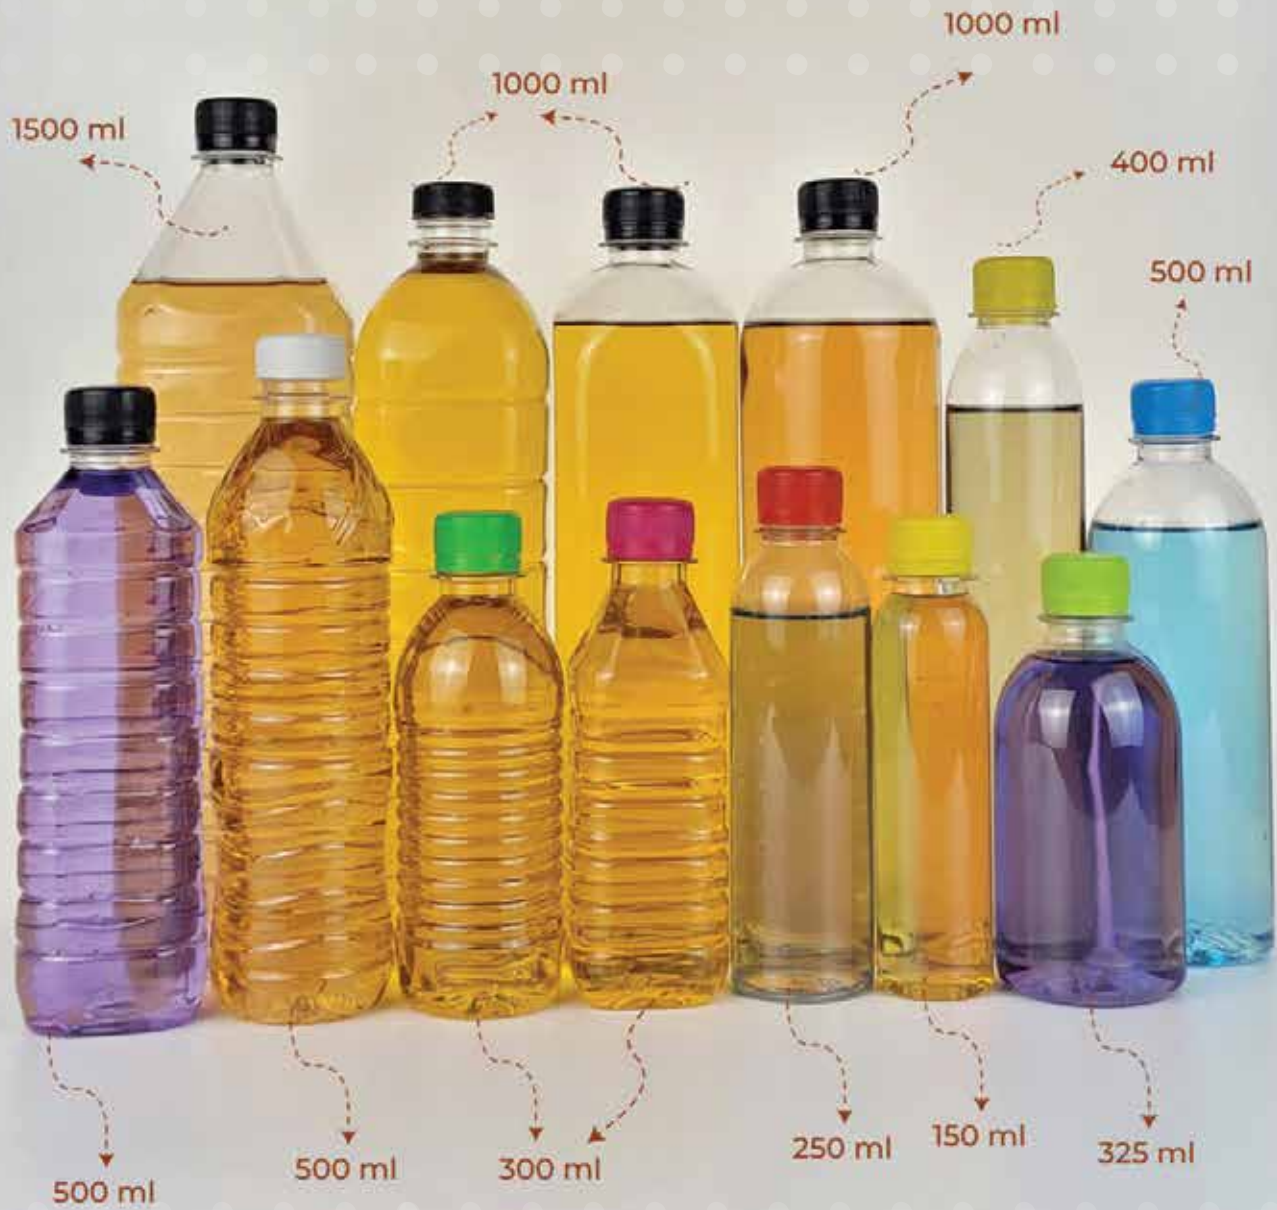

PET BEVERAGE BOTTLE SERIES

"ELEVATE YOUR BEVERAGE,
SHOWCASE IT IN OUR BOTTLE!"

RECYCLEABLE

WWW.WAKIMPLASTIC.COM

PET BOTTLE

Drink Packaging Solutions

 <p>150 ML</p> <p>Item Code: WK150ML SIZE : 38mm± X 160mm ± (H) Std Packing: 120 PCS PER BDL</p>	 <p>250 ml</p> <p>Item Code: WK250ml Size : Ø45 ± x 175 mm (H) Std Packing: 120 PCS PER BDL</p>	 <p>300 ml</p> <p>Item Code: WK-RL300ML Size : Ø50± x 165 mm (H) Std Packing: 105 PCS PER BDL</p>	 <p>300 ml</p> <p>Item Code: WK-SQL300ML Size : Ø50± x 170 mm (H) Std Packing: 120 PCS PER PKT</p>
 <p>325 ml</p> <p>Item Code: WK325ml Size : Ø65± x 145 mm (H) Std Packing: 105 PCS PER BDL</p>	 <p>400 ml</p> <p>Item Code: WK400ML Size : Ø45± x 250 mm (H) Std Packing: 120 PCS PER BDL</p>	 <p>500 ml</p> <p>Item Code: WK-RL500ML Size : Ø50± x 225 mm (H) Std Packing: 105 PCS PER BDL</p>	 <p>500 ml</p> <p>Item Code: WK-SQ500ML Size : Ø55± x 207 mm (H) Std Packing: 105 PCS PER BDL</p>
 <p>500 ml</p> <p>Item Code: WK500ML Size : Ø62± x 205 mm (H) Std Packing: 105 PCS PER BDL</p>	 <p>1000 ml</p> <p>Item Code: WK1000ML Size : Ø73± x 280 mm (H) Std Packing: 60 PCS PER BDL</p>	 <p>1000 ml</p> <p>Item Code: WK-SQL1000ML Size: 65(W)X 65(L)x280 mm(H) Std Packing: 60 PCS PER BDL</p>	 <p>1500 ml</p> <p>Item Code: WK1500ML Size: 75± X 75± x 320 mm (H) Std Packing: 45 PCS PER BDL</p>
 <p>WHITE</p> <p>28 MM WHITE LID Size: Ø 28 MM SKU CODE: 36152</p>	 <p>BLACK</p> <p>28 MM BLACK LID Size: Ø 28 MM SKU CODE: 36151</p>		 <p>GOLD</p> <p>28 MM GOLD LID Size: Ø 28 MM SKU CODE: 36154</p>
 <p>YELLOW</p> <p>28 MM YELLOW LID Size: Ø 28 MM SKU CODE: 36157</p>	 <p>RED</p> <p>28 MM RED LID Size: Ø 28 MM SKU CODE: 36153</p>	 <p>BLUE</p> <p>28 MM BLUE LID Size: Ø 28 MM SKU CODE: 36156</p>	 <p>LIGHT GREEN</p> <p>28 MM LIGHT GREEN LID Size: Ø 28 MM SKU CODE: 36155</p>